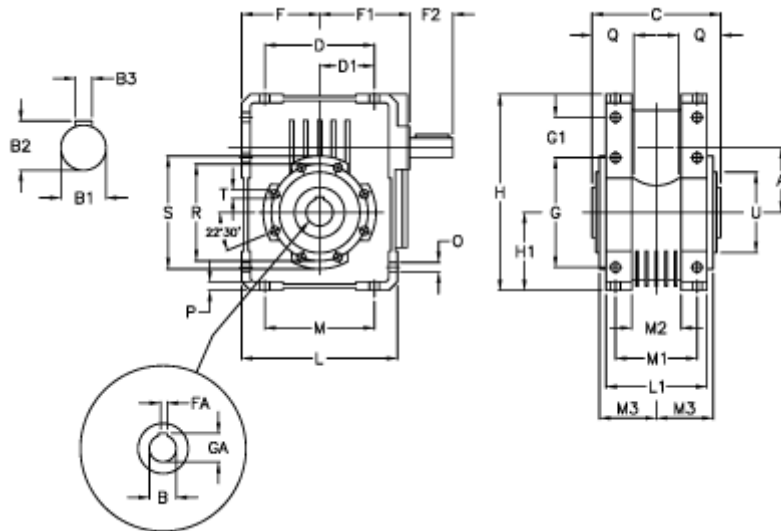

Article number: 3922075015700

Description: Worm gear with solid input shaft
W 75U-15-HS unassembled

Measures

A = 75.00	Description = W 75U-xx-HS	H = 220.5	O = 10.5
B = 30	F = 87.0	H1 = 87.0	P = 9
B1 = 19	F1 = 124.5	L = 174	Q = 40
B2 = 21.5	F2 = 40	L1 = 104	R = 110
B3 = 6	FA = 8	M = 126	S = 125
C = 127	G = 126	M1 = 82	T = M8x14
D = 109.5	G1 = 46.5	M2 = 44	U = 90
D1 = 46.5	GA = 33.3	M3 = 58.5	